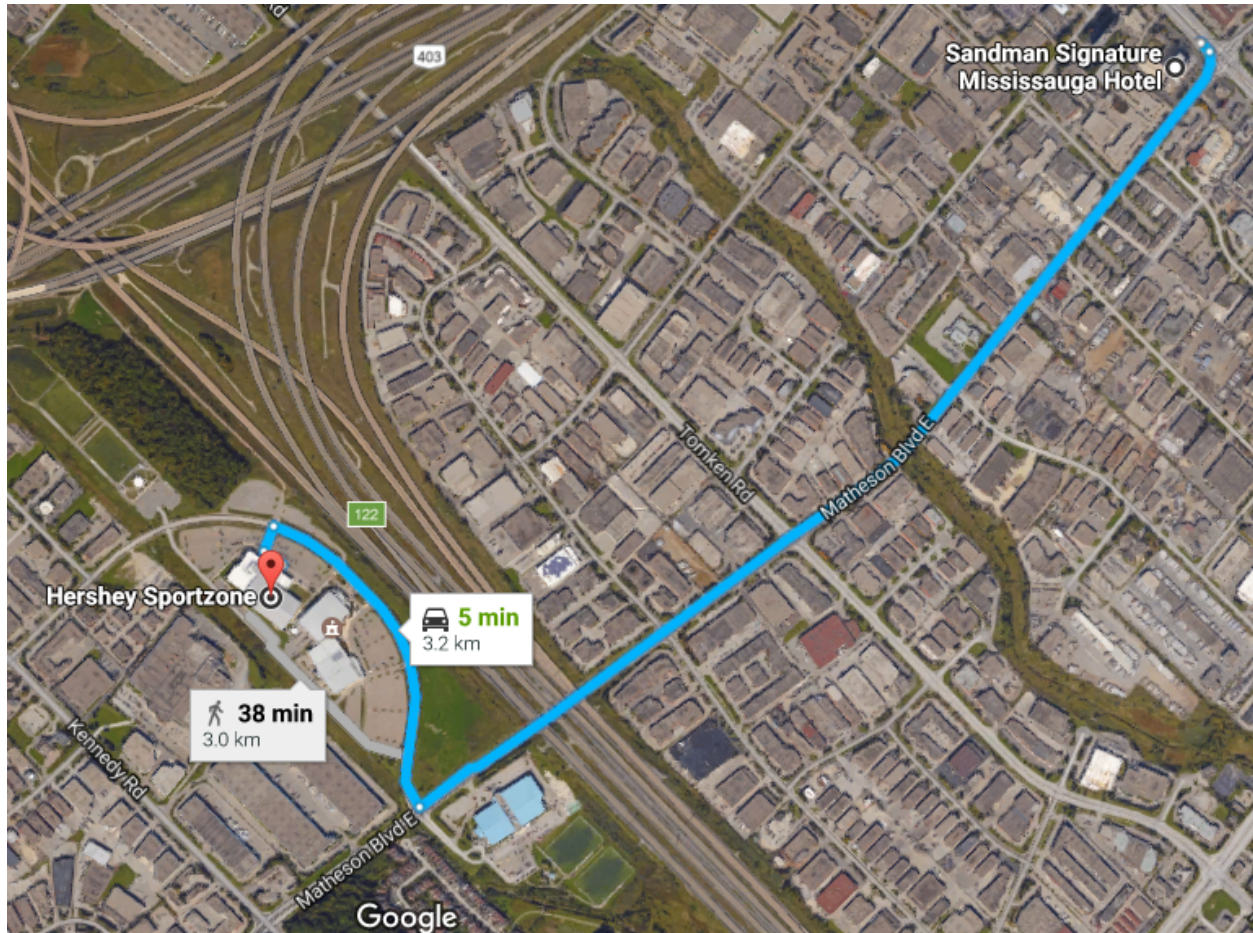

Friday December 15, 2023

Game	Time	Home	Away	Field
19	800 AM	CS MRO	OSU	MAIN
20	800 AM	Vaughan SC 07	North York Academy	BUBBLE
21	900 AM	SIGMA FC B1	FC Durham	MAIN
22	900 AM	ProStars 07	LFC IA	BUBBLE
23	1000 AM	SIGMA FC A1	Blue Devils 06	MAIN
24	1000 AM	SA 06	Rush Canada	BUBBLE
25	1100 AM	Vaughan SC 06	CS MRO	MAIN
26	1100 AM	SA 07	Blue Devils 07	BUBBLE
27	1200 PM	NMISS	Prostars 06	MAIN
28	1200 PM	OSU	BTB SC	BUBBLE
29	100 PM	SIGMA FC B1	Vaughan SC 07	MAIN
30	100 PM	Rush Canada	Blue Devils 06	BUBBLE
31	200 PM	SIGMA FC A1	Vaughan SC 06	MAIN
32	200 PM	SA 07	LFC IA	BUBBLE
33	300 PM	North York Academy	BTB SC	MAIN
34	300 PM	ProStars 06	FC Durham	BUBBLE
35	400 PM	SA 06	NMISS	MAIN
36	400 PM	ProStars 07	Blue Devils 07	BUBBLE

info@sigma-sports.net +14166165864

MAPS- Fields and Hotel

Paramount Fine Foods Fieldhouse (& Bubble)

5600 Rose Cherry Pl, Mississauga, ON L4Z 4B6

Phone: (905) 615-3200 ext. 2895

Sandman Signature Hotel Mississauga

5400 Dixie Rd, Mississauga, ON L4W 1E6,

Phone: (905) 238-0159

info@sigma-sports.net +14166165864